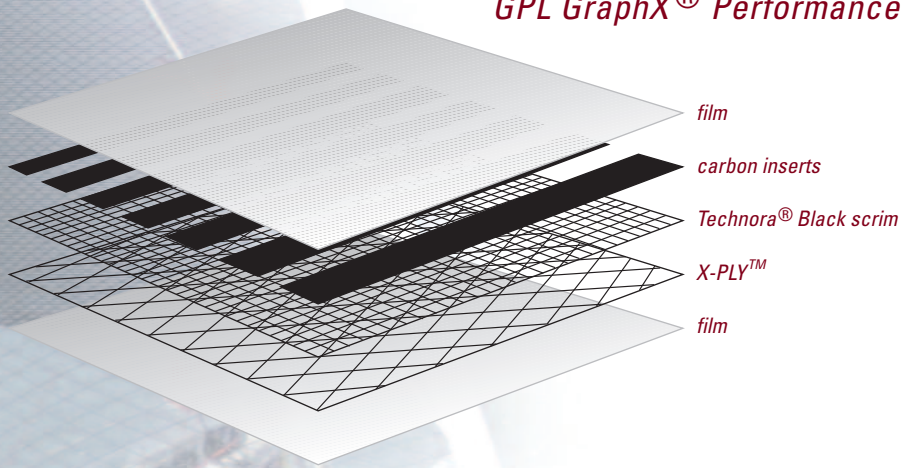

clear ahead

DIMENSION-POLYANT

... the true sailcloth producer

GPL GraphX[®]

© Ellen Hoke

GPL GraphX[®]

DIMENSION-POLYANT's line of GraphX[®] carbon laminates for racing and cruising yachts of all sizes continue to have a significant impact on the sailing world.

Superior fiber handling and advanced lamination technology using our patented insert process makes GraphX[®] the most durable carbon laminates on the market today. GPL is the first laminated sailcloth line to capture the strength of high performance carbon. GPL laminates utilize high strength carbon warp sheet fiber, super rugged Technora[®] Black base and Technora[®] Black X-PLY[®] to create high performance fabrics with incredible resistance to flex and elongation. These composite fabrics are the answer for no compromise high performance (until legal in all classes) sails where the ultimate strength is demanded. GPL's take Carbon to a new level in High Performance materials.

GPL GraphX®

sailcloth
technology

Our GPL fabrics are now also available with taffeta on one side or on both sides.

GPL GraphX® Performance

Constructions GPL

Style	Technora Scrim	Carbon insert	DPI
GPL 00	6 ends 750TB/5 pick 750TB	Luff & Foot	Material
GPL 05	6 ends 750TB/5 pick 750TB	1.4 ends 3500c	4.900
GPL 10	6 ends 750TB/5 pick 750TB	1.4 ends 7000c	9.800
GPL 14	6 ends 750TB/5 pick 750TB	2 ends 7000c	14.000
GPL 21	6 ends 1500TB/6 pick 750TB	3 ends 7000c	21.000
GPL 28	6 ends 1500TB/6 pick 750TB	4 ends 7000c	28.000
GPL 35	6 ends 1500TB/6 pick 750TB	5 ends 7000c	35.000