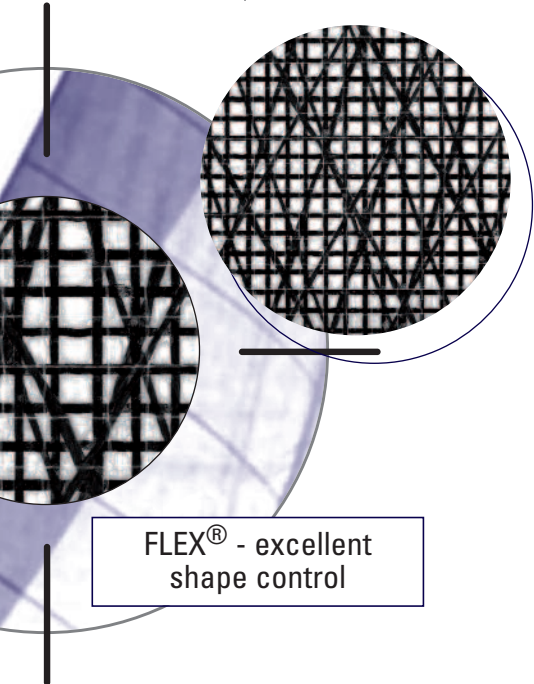

clear ahead

DIMENSION-POLYANT

... the true sailcloth producer

FLEX[®] Black

FLEX[®] Black

Technora[®] Black Cross Cut Laminate – The new FLEX[®] Black line incorporates Technora[®] Black Yarn in our sophisticated FLEX matrix of base 0-90° scrim and off angle yarns.

All four styles demonstrate excellent fill performance for crosscut applications while adding durability, impact resistance and UV stability. FLEX[®] Black is recommended as an alternative to the FLEX[®] Aramid styles for racers looking for the added value of increased longevity.

Flex[®] Black

FLEX[®] - excellent shape control

sailcloth technology

DIMENSION-POLYANT GmbH, Germany Headquarters

Speefeld 7
D-47906 Kempen
Phone: +49 (2152) 891 0
Fax: +49 (2152) 891 149
info@dimension-polyant.com

Style	Weight	Warp	Fill	FLEX-PLY
FLX07 Black	3.85	4 ends 1000T Black	4 pick 1000T Black	2x2 20° 1000T
FLX11 Black	4.34	4 ends 1000T Black	4 pick 1000T Black	2x2 20° 1000T 2x2 1500T 30°
FLX15 Black	5.25	5 ends 1000T Black	5 pick 1500T Black	2x2 20° 1000T 2x2 1500T 30°
FLX19 Black	5.84	6 ends 1000T Black	7 pick 1500T Black	2x2 20° 1000T 2x2 1500T 30°