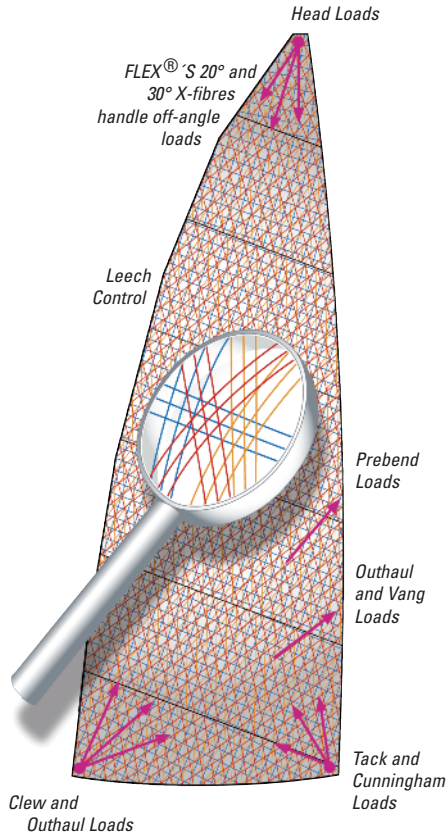

clear ahead

DIMENSION-POLYANT

... the true sailcloth producer

FLEX[®] Black

FLEX[®] Black

Technora[®] Black Cross Cut Laminate – The new FLEX[®] Black line incorporates Technora[®] Black Yarn in our sophisticated FLEX matrix of base 0-90° scrim and off angle yarns.

All four styles demonstrate excellent fill performance for crosscut applications while adding durability, impact resistance and UV stability. FLEX[®] Black is recommended as an alternative to the FLEX[®] Aramid styles for racers looking for the added value of increased longevity.

Flex[®] Black

FLEX[®] - excellent shape control

sailcloth technology

DIMENSION-POLYANT GmbH, Germany Headquarters

Speefeld 7
D-47906 Kempen
Phone: +49 (2152) 891 0
Fax: +49 (2152) 891 149
info@dimension-polyant.com

Style	Weight	Warp	Fill	FLEX-PLY
FLX07 Black	3.85	4 ends 1000T Black	4 pick 1000T Black	2x2 20° 1000T
FLX11 Black	4.34	4 ends 1000T Black	4 pick 1000T Black	2x2 20° 1000T 2x2 1500T 30°
FLX15 Black	5.25	5 ends 1000T Black	5 pick 1500T Black	2x2 20° 1000T 2x2 1500T 30°
FLX19 Black	5.84	6 ends 1000T Black	7 pick 1500T Black	2x2 20° 1000T 2x2 1500T 30°